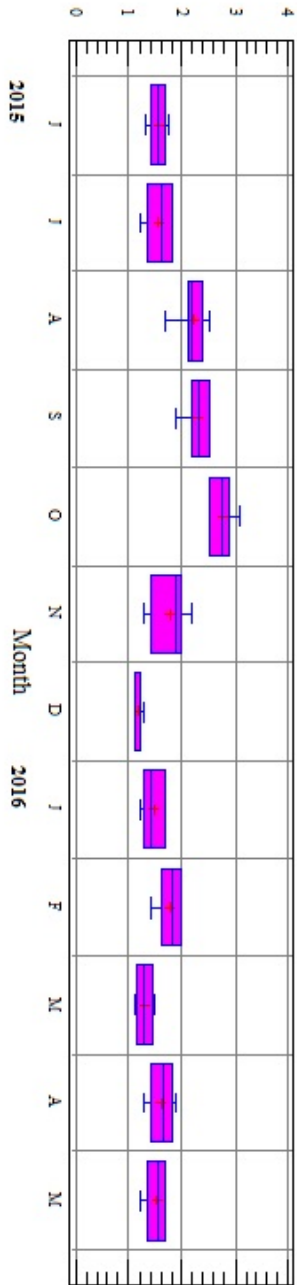

Alk (mg/L)

Ca (mg/L)

Big Creek

Big Creek

Na (mg/L)

TP (mg/L)

Turb