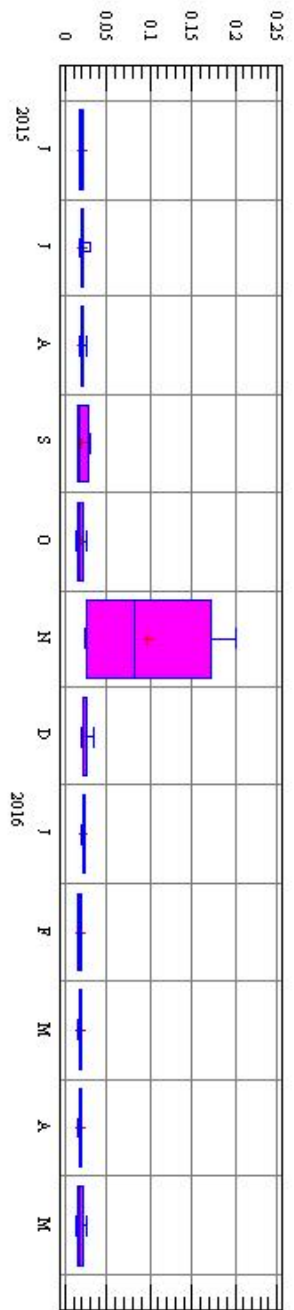

Alk (mg/L)

Ca (mg/L)

Big Creek

Big Creek

Na (mg/L)

TP (mg/L)

Turb